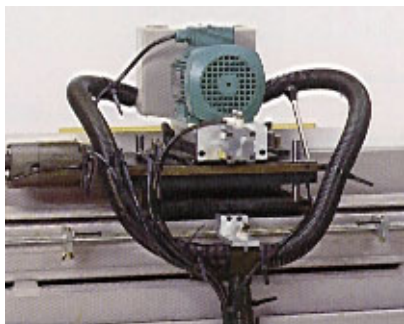

## 全自動刮刀研磨機 Fully Automatic Squeegee Sharpener

### MODEL(MAX. STROKE)

|          |           |
|----------|-----------|
| AT-S70A  | (700 mm)  |
| AT-S100A | (1000 mm) |
| AT-S150A | (1500 mm) |
| AT-S200A | (2000 mm) |

全自動研磨給料裝置  
Auto Feed-in Mechanism